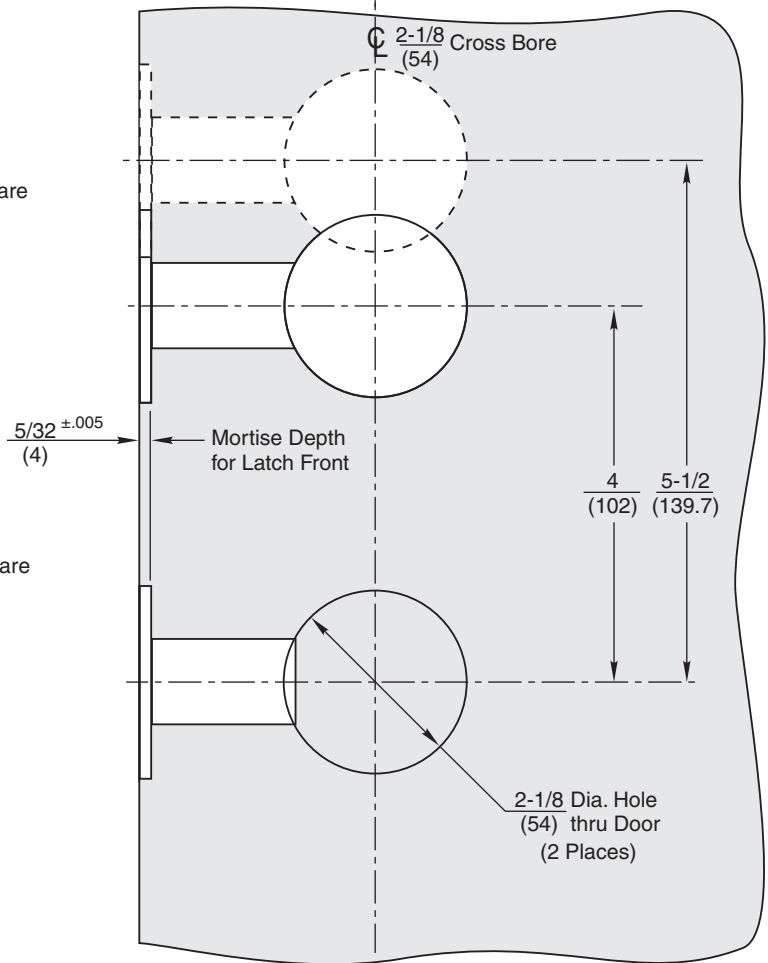

Notes:

1. Do not scale drawing.
2. For strike preparation refer to:
 Full Lip (Latchbolt) Standard Template 412-940006
 T-Strike (Latchbolt) Optional Template 412-940002
 ANSI Strike (Latchbolt) Optional Template 412-940005
 Universal (Deadbolt) Optional Template 412-940009
 1"x2-1/4" (Deadbolt) Standard Template 412-940004
3. Backset: 2-3/4" (70mm) or 2-3/8" (60mm)
 Specify latch face RC or SC.
4. For H.M. door preparation refer to:
 Template 412-940018
5. All dimensions given in inches (mm).
6. All latchbolts are provided with flat fronts, not

**Door Preparation
 Outside RH & RHR Door**

YRC216, YRC226, YRC246 and YRC620 Electronic Interconnected
 1" (25mm) Wide Front
 Wood Door Preparation
 Backset - 2-3/4" (70mm) and 2-3/8" (60mm)

1-800-438-1951
 www.yalehome.com

TEMPLATE NUMBER

412-940019

DATE

02-18