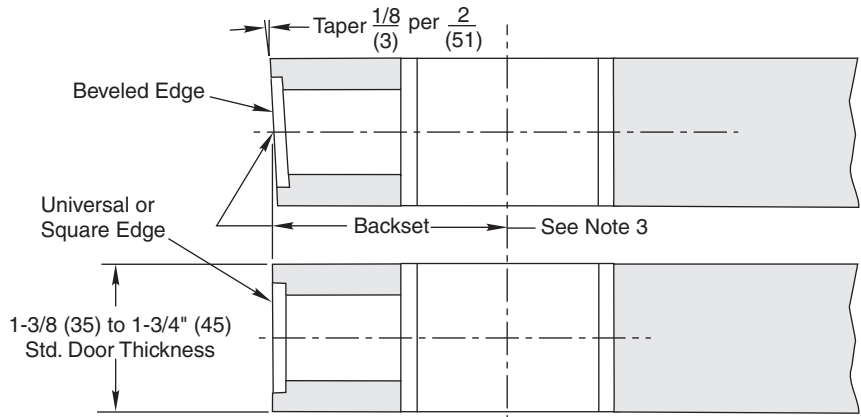

Notes:

1. Do not scale drawing.
2. For strike preparation refer to:
 Full Lip (Latchbolt) Standard Template 412-940006
 T-Strike (Latchbolt) Optional Template 412-940002
 ANSI Strike (Latchbolt) Optional Template 412-940005
 Universal (Deadbolt) Optional Template 412-940009
 1"x2-1/4" (Deadbolt) Standard Template 412-940004
3. Backset: 2-3/4" (70mm) or 2-3/8" (60mm)
 Specify latch face RC or SC.
4. For H.M. door preparation refer to:
 Template 412-940018
5. All dimensions given in inches (mm).
6. All latchbolts are provided with flat fronts, not

**Door Preparation
 Outside RH & RHR Door**

YRC216, YRC226, YRC246 and YRC620 Electronic Interconnected
 1" (25mm) Wide Front
 Wood Door Preparation
 Backset - 2-3/4" (70mm) and 2-3/8" (60mm)

1-800-438-1951
 www.yalehome.com