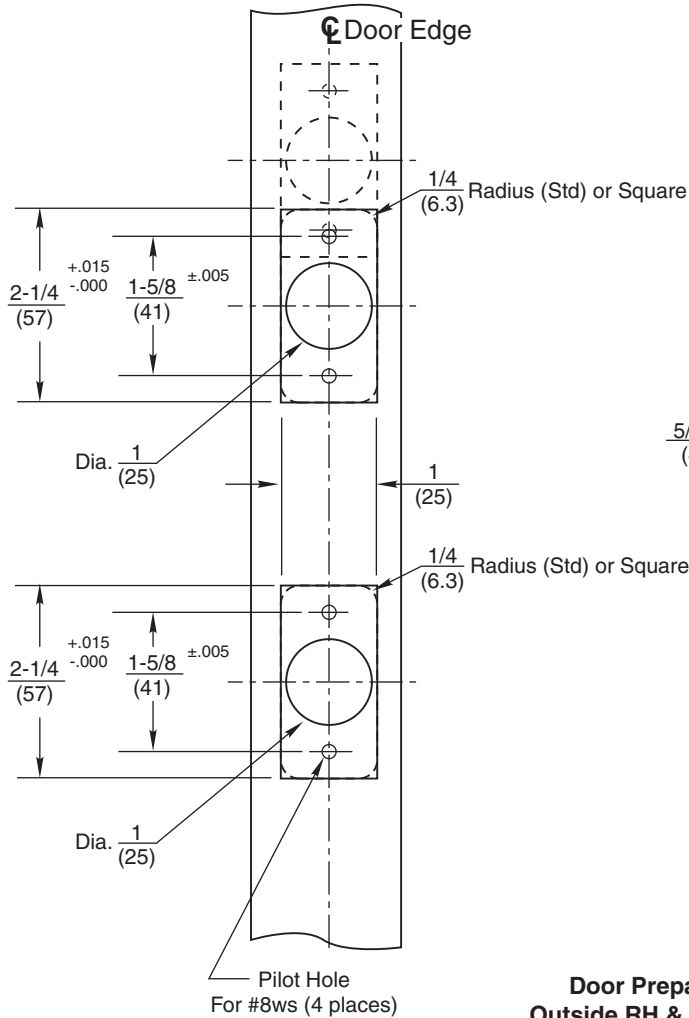

Notes:

1. Do not scale drawing.
2. For strike preparation refer to:
 Full Lip (Latchbolt) Standard Template 412-940006
 T-Strike (Latchbolt) Optional Template 412-940002
 ANSI Strike (Latchbolt) Optional Template 412-940005
 Universal (Deadbolt) Optional Template 412-940009
 1"x2-1/4" (Deadbolt) Standard Template 412-940004
3. Backset: 2-3/4" (70mm) or 2-3/8" (60mm)
 Specify latch face RC or SC.
4. For H.M. door preparation refer to:
 Template 412-940018
5. All dimensions given in inches (mm).
6. All latchbolts are provided with flat fronts, not

**Door Preparation
 Outside RH & RHR Door**

YRC216, YRC226, YRC246 and YRC620 Electronic Interconnected
 1" (25mm) Wide Front
 Wood Door Preparation
 Backset - 2-3/4" (70mm) and 2-3/8" (60mm)

1-800-438-1951
 www.yalehome.com