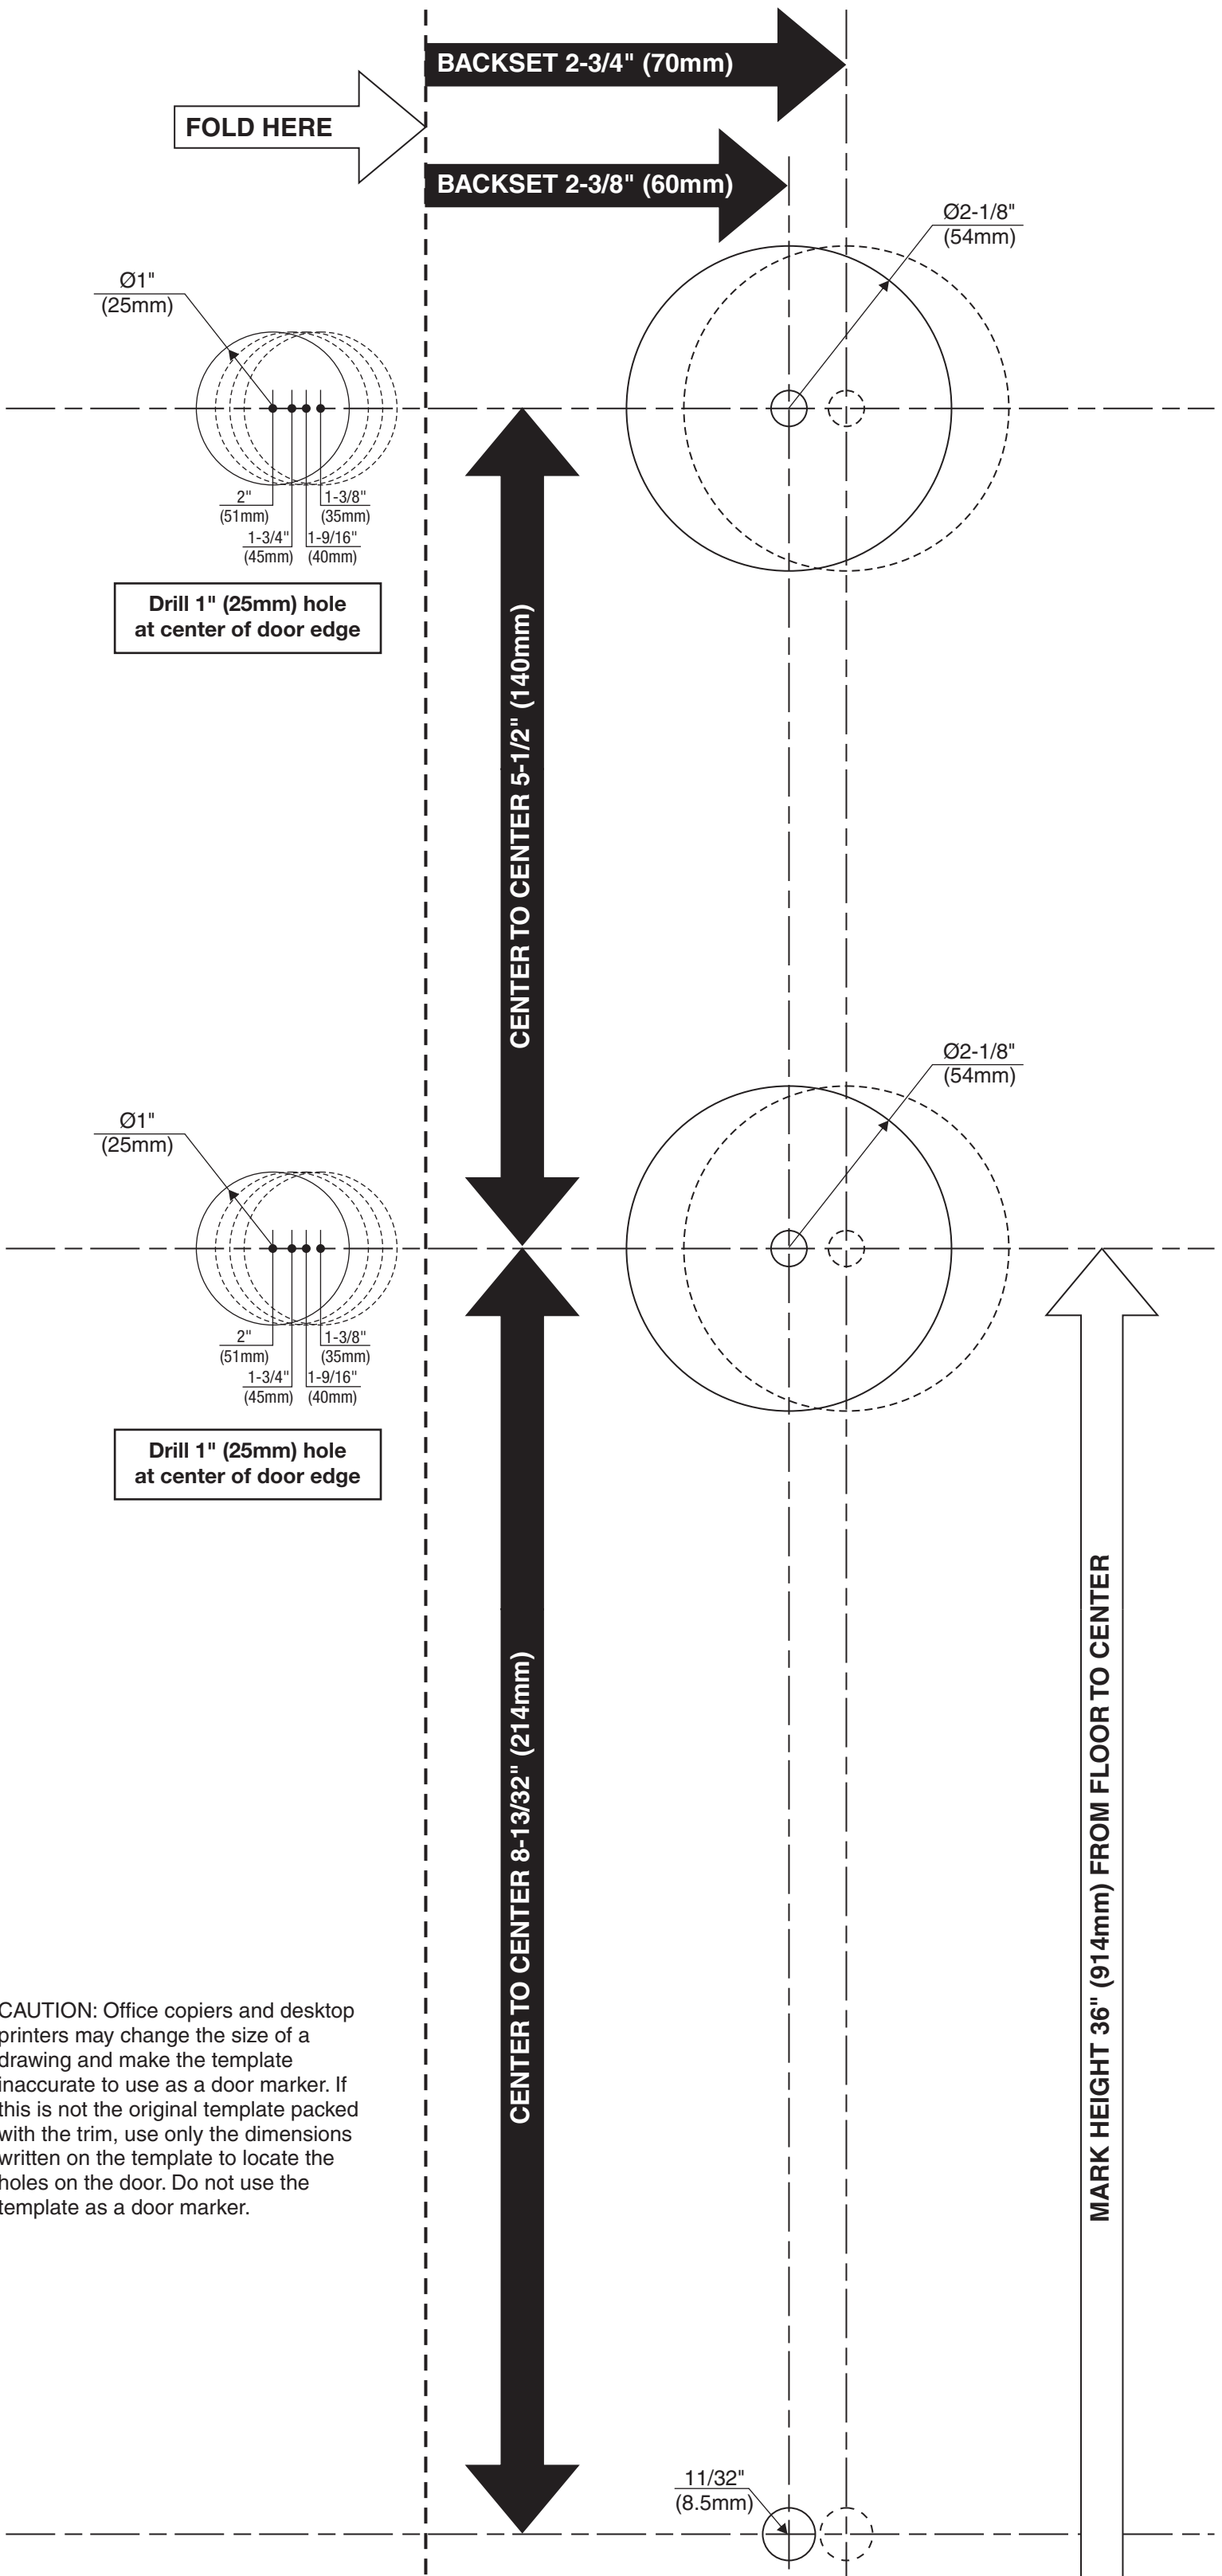

Yale Edge Series® Handleset Lock Template

CAUTION: Office copiers and desktop printers may change the size of a drawing and make the template inaccurate to use as a door marker. If this is not the original template packed with the trim, use only the dimensions written on the template to locate the holes on the door. Do not use the template as a door marker.