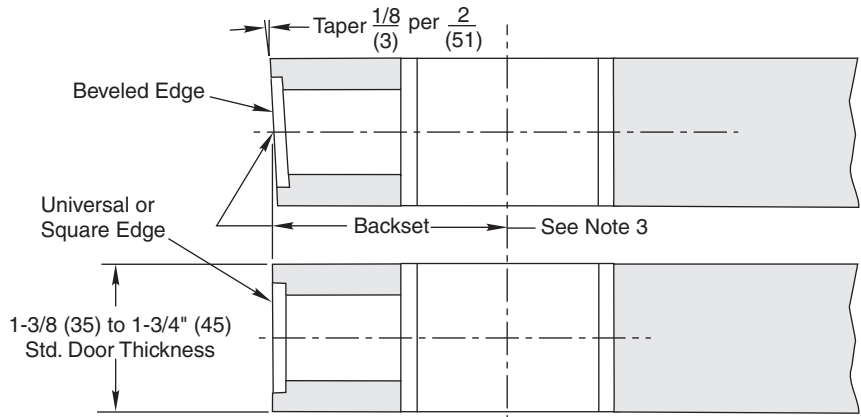

**Notes:**

1. Do not scale drawing.
2. For strike preparation refer to:  
 Full Lip(Latchbolt) Standard Template 412-940006  
 T-Strike (latchbolt) Optional Template 412-940002  
 ANSI Strike(latchbolt) Optional Template 412-940005  
 Universal (Deadbolt) Standard Template 412-0009  
 1"x2-1/4" (Deadbolt) Optional Template 412-940004
3. Backset: 2-3/4" (70mm) or 2-3/8" (60mm)  
 Specify latch face RC or SC.
4. For H.M. door preparation refer to:  
 Template 412-940016
5. All dimensions given in inches (mm).
6. All latchbolts are provided with flat fronts, not recommended for beveled doors.

**YH Collection™ Interconnected Mechanical Lockset**  
 1" (25mm) Wide Front  
 Wood Door Preparation  
 Backset - 2-3/4" (70mm) and 2-3/8" (60mm)

1-800-438-1951  
 www.yalehome.com

TEMPLATE NUMBER

**412-940017**