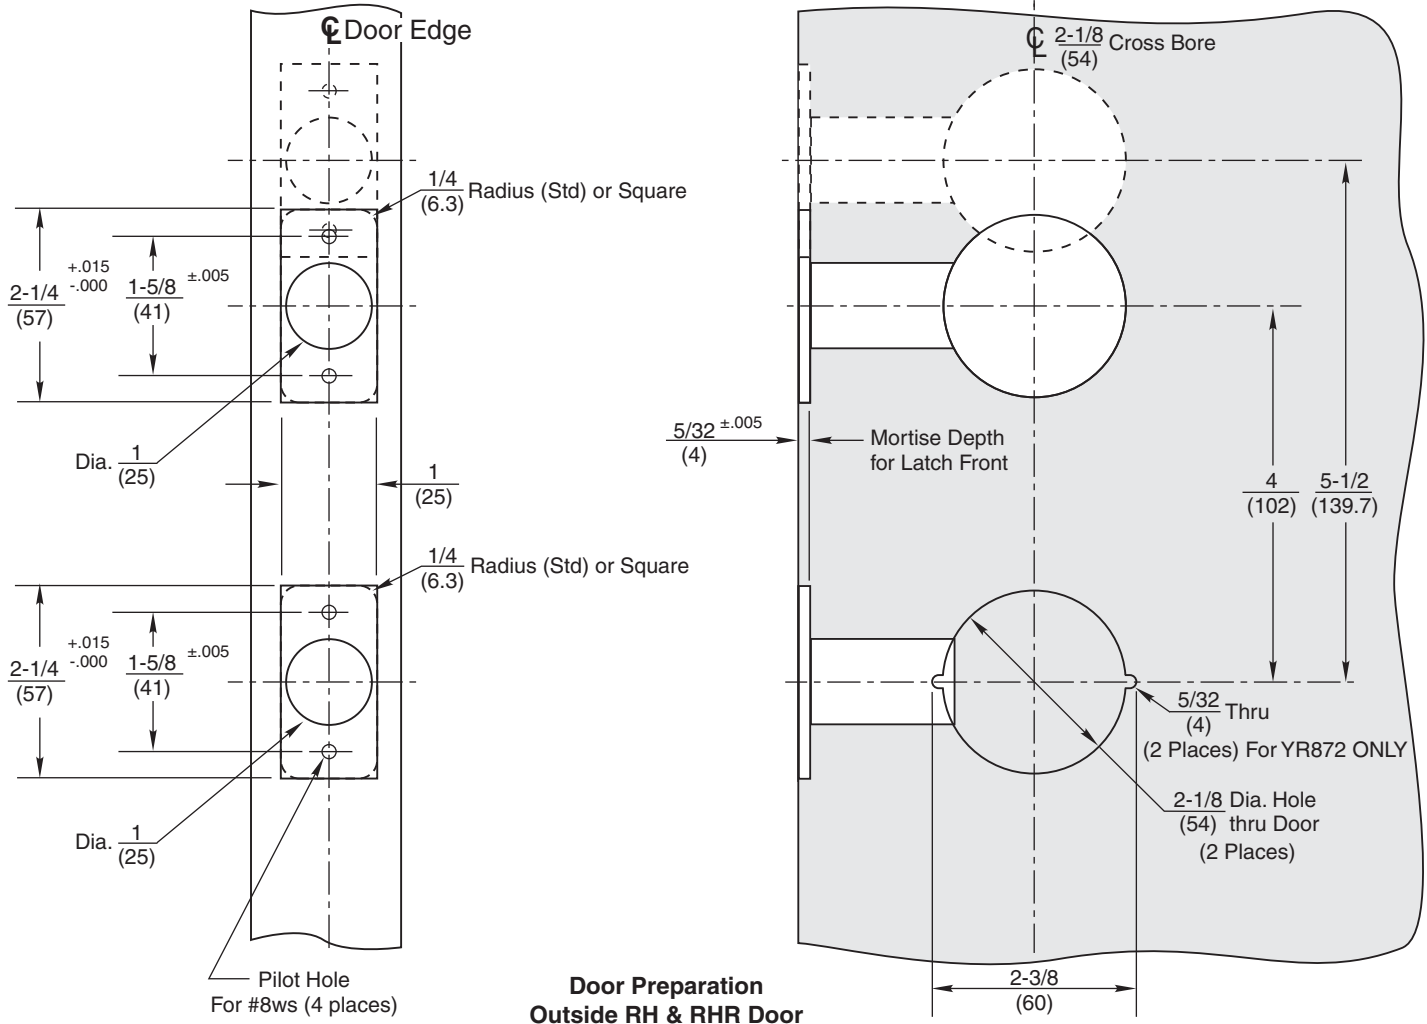

**Notes:**

1. Do not scale drawing.
2. For strike preparation refer to:  
 Full Lip(Latchbolt) Standard Template 412-940006  
 T-Strike (latchbolt) Optional Template 412-940002  
 ANSI Strike(latchbolt) Optional Template 412-940005  
 Universal (Deadbolt) Standard Template 412-0009  
 1"x2-1/4" (Deadbolt) Optional Template 412-940004
3. Backset: 2-3/4" (70mm) or 2-3/8" (60mm)  
 Specify latch face RC or SC.
4. For H.M. door preparation refer to:  
 Template 412-940016
5. All dimensions given in inches (mm).
6. All latchbolts are provided with flat fronts, not recommended for beveled doors.

**YH Collection™ Interconnected Mechanical Lockset**  
 1" (25mm) Wide Front  
 Wood Door Preparation  
 Backset - 2-3/4" (70mm) and 2-3/8" (60mm)

1-800-438-1951  
 www.yalehome.com

TEMPLATE NUMBER

**412-940017**