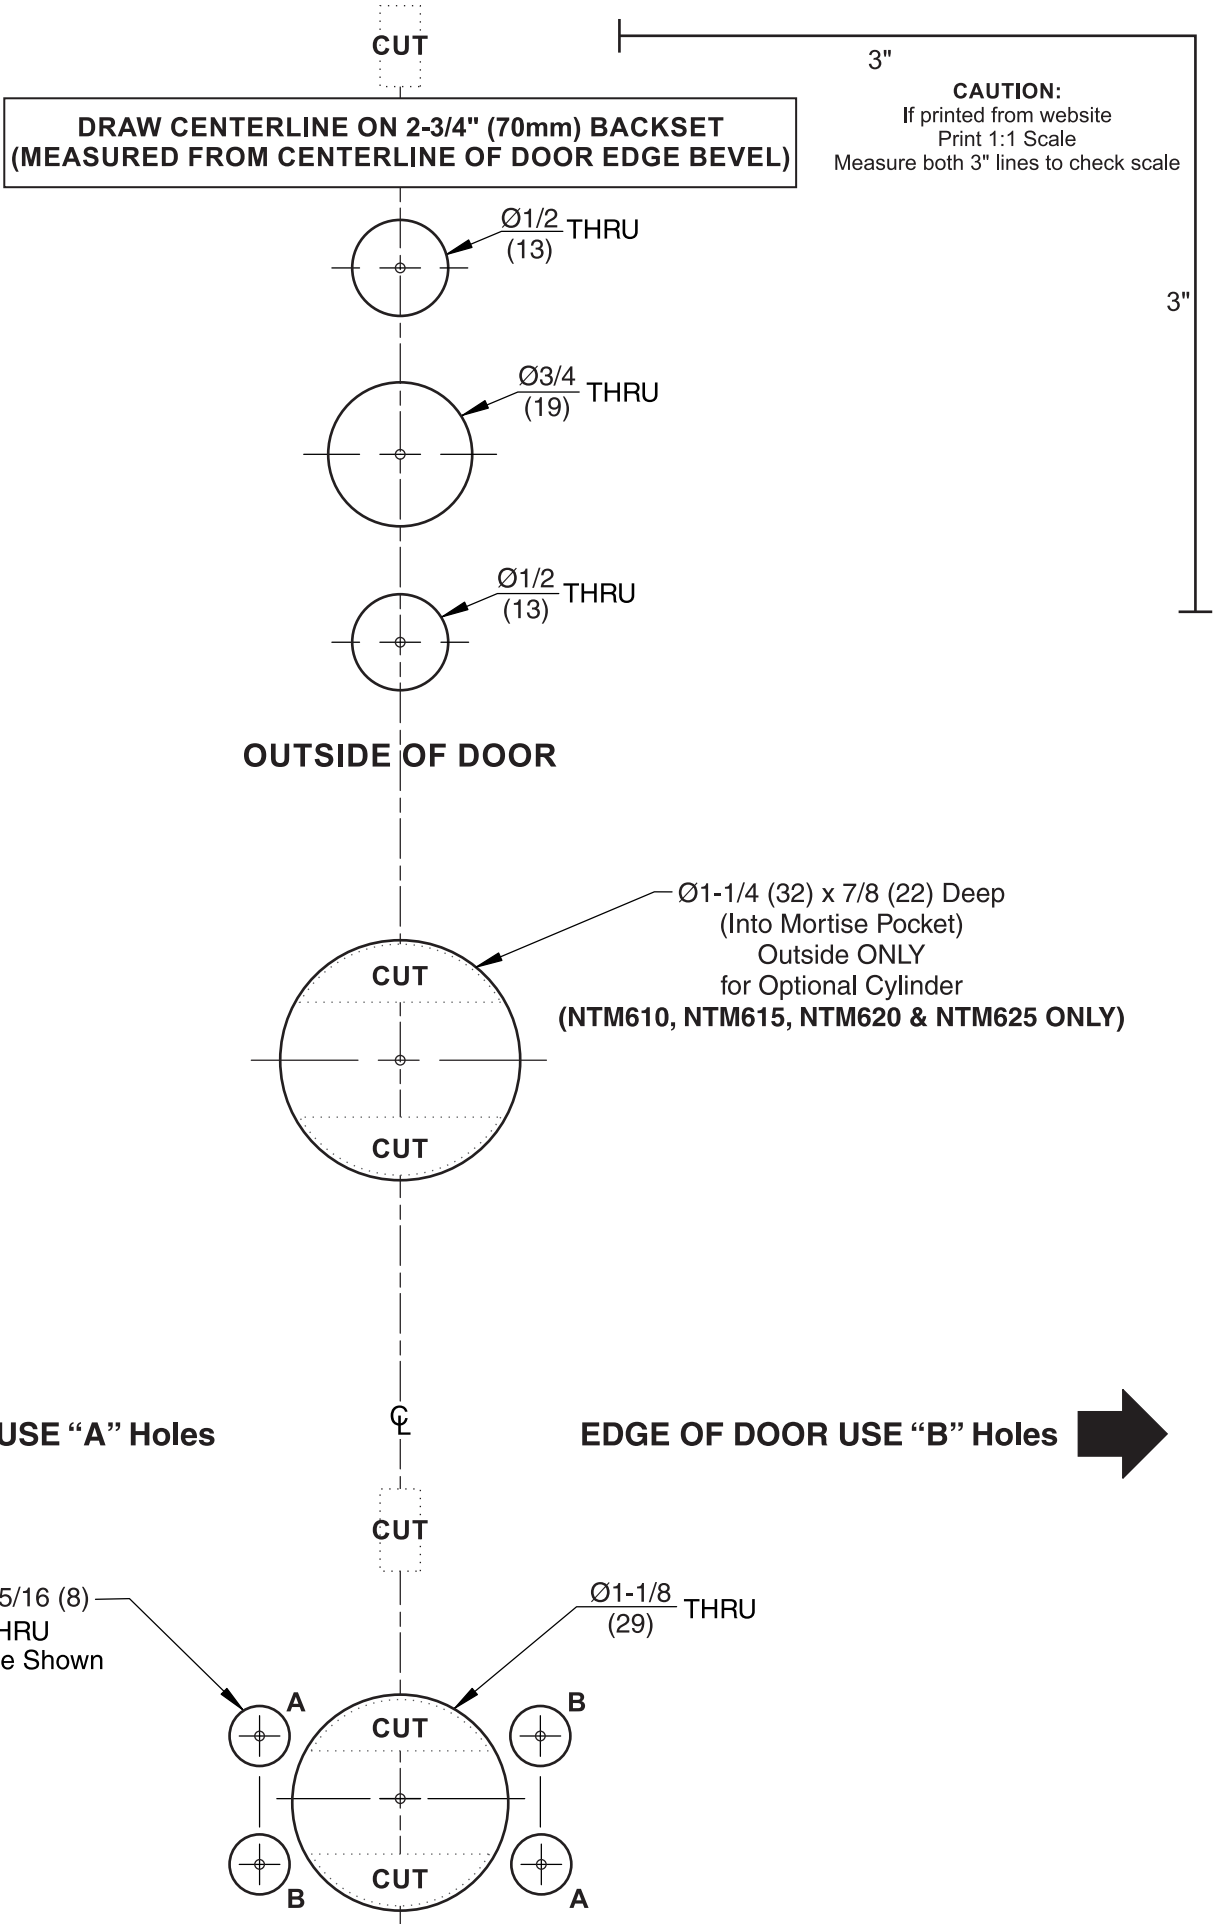

nexTouch®
Mortise Lock
80-8420-1001-999
Rev D

Yale Locks & Hardware

Product Support Tel 800-810-WIRE (9473) • www.yalelocks.com

Yale Locks & Hardware is a division of Yale Security Inc., an ASSA ABLOY Group company.

Copyright © 2018, Yale Security Inc., an ASSA ABLOY Group company. All rights reserved.