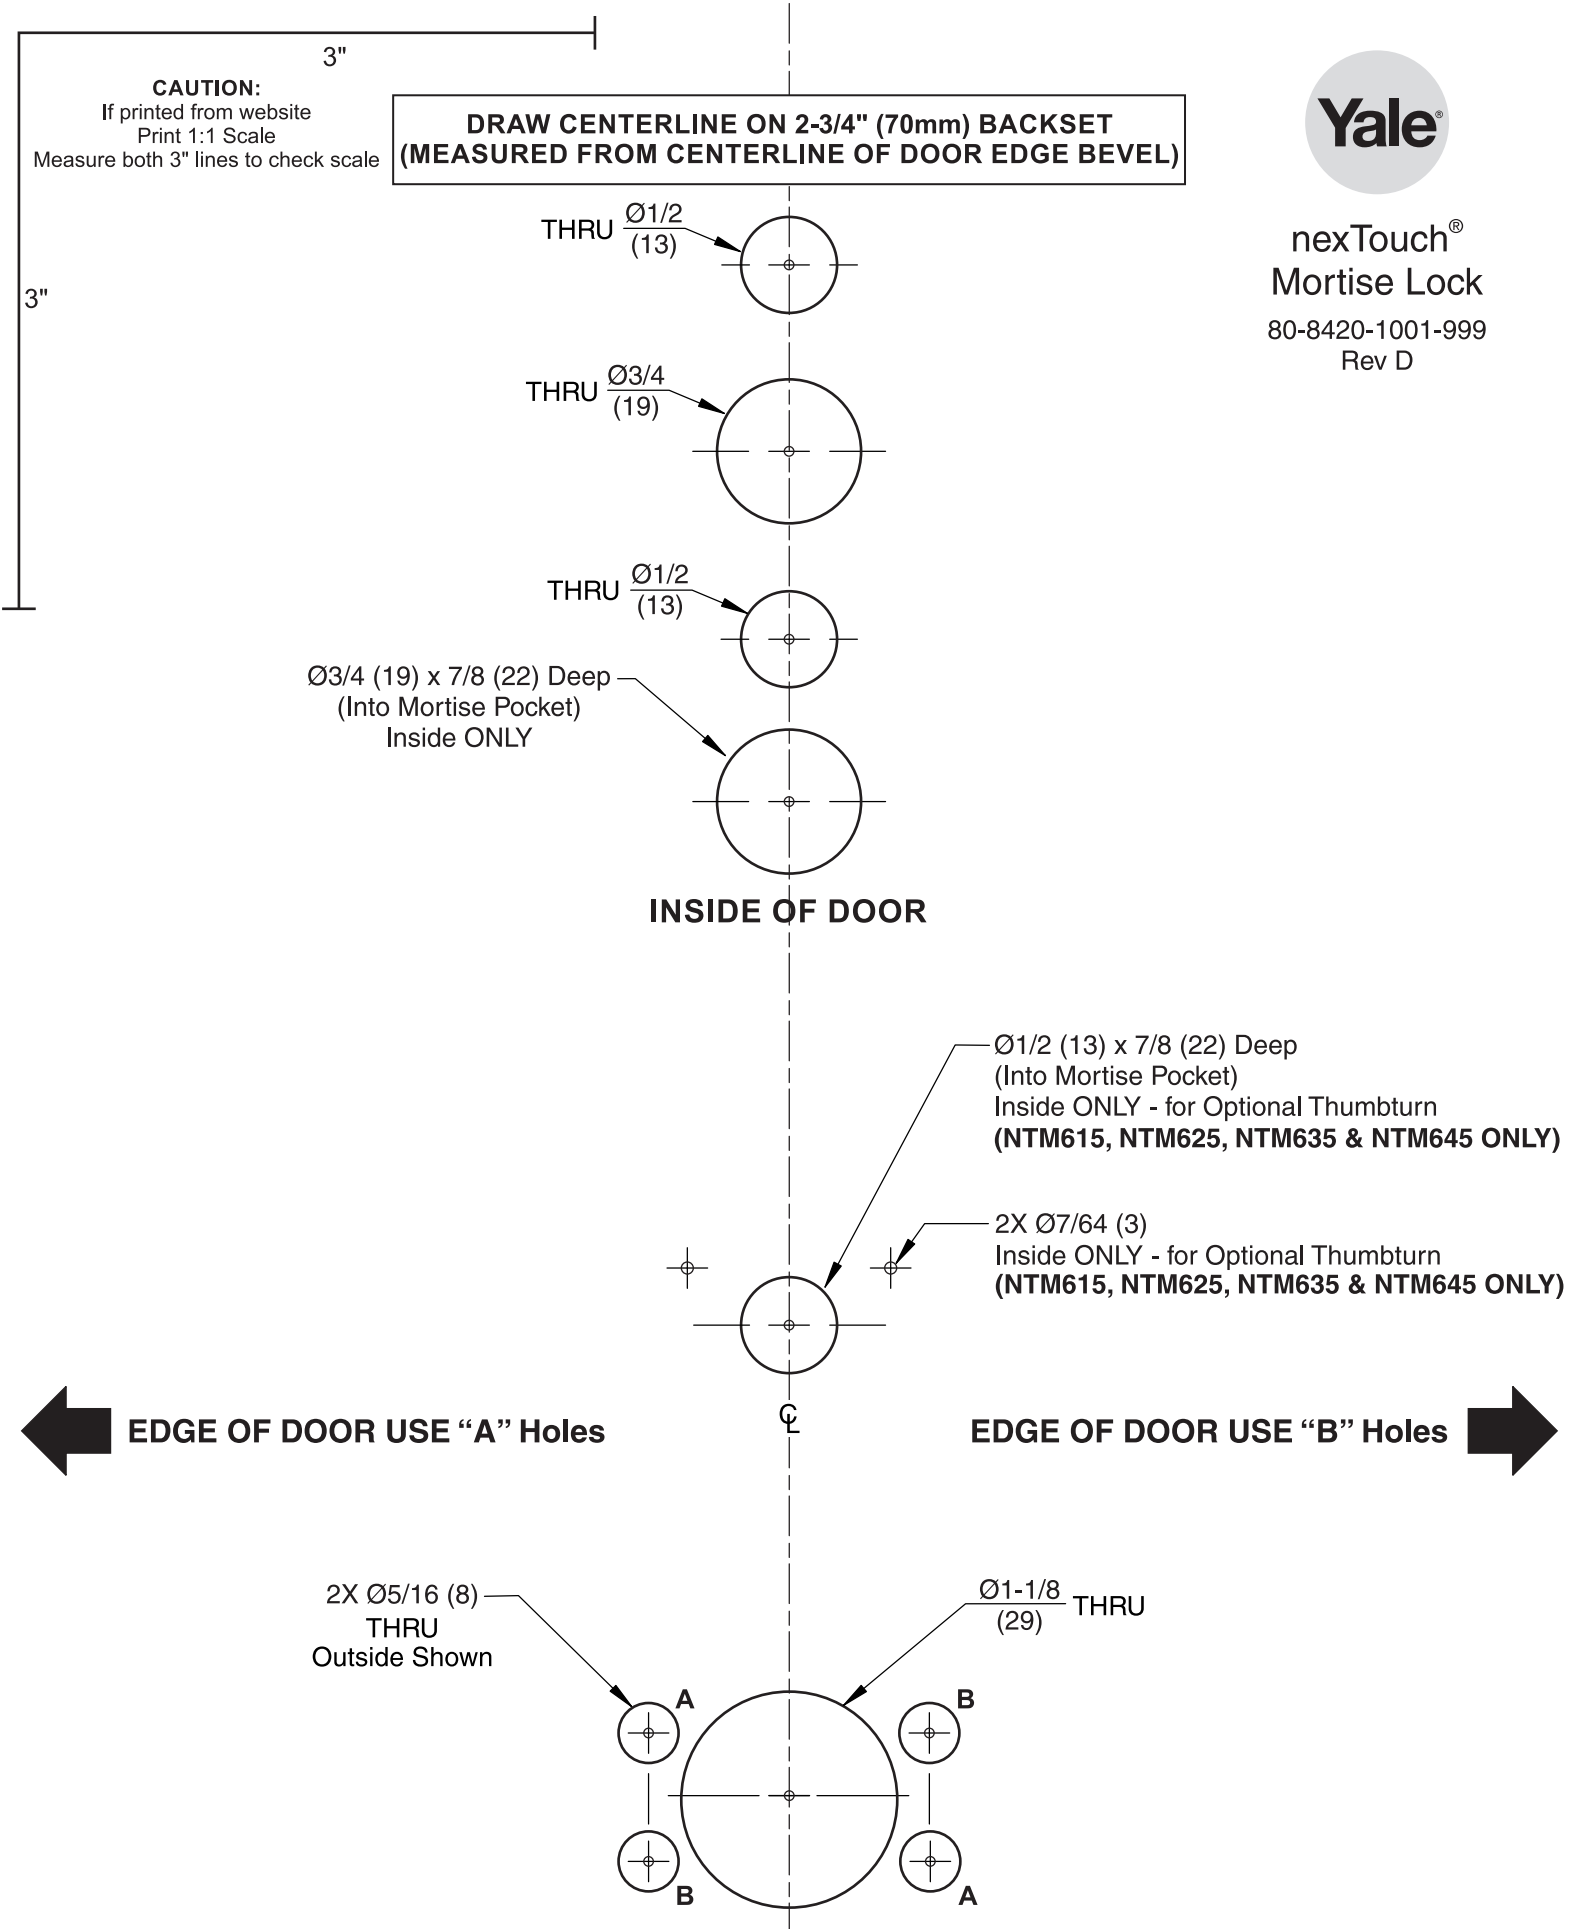

Copyright © 2018, Yale Security Inc., an ASSA ABLOY Group company. All rights reserved.

**nexTouch[®]
Mortise Lock**

80-8420-1001-999
Rev D

CAUTION:
If printed from website
Print 1:1 Scale
Measure both 3" lines to check scale

**DRAW CENTERLINE ON 2-3/4" (70mm) BACKSET
(MEASURED FROM CENTERLINE OF DOOR EDGE BEVEL)**

Yale Locks & Hardware

Product Support Tel 800-810-WIRE (9473) • www.yalelocks.com

Yale Locks & Hardware is a division of Yale Security Inc., an ASSA ABLOY Group company.