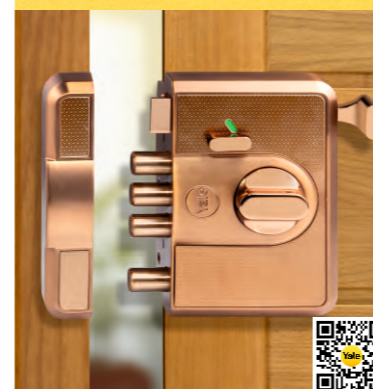

Mortise Locks

Premium Residential Mortise Locks

24-8560 BRSS04-S

Mortise Lockbody - 85 C2C - 60mm B/S, Latch & Deadbolt (Brass)

Product Code	MRP.	Master Pack
24-8560 BRSS04-S	₹2,040	10
24-8560 BRSS04 AB-S	₹2,080	10
24-8560 BRSS04 PBM	₹2,400	10
24-8560 BRSS04 PRG	₹2,560	10

Economy Residential Mortise Locks

22-8545

Mortise Lockbody - 85 C2C - 45mm B/S, Latch & Deadbolt (ECO)

Product Code	MRP.	Master Pack
22-8545-S	₹1,180	10
22-8545-AB-S	₹1,220	10
22-8545-BM-S	₹1,320	10
22-8545-RG-S	₹1,400	10
22-8545-RGM-S	₹1,400	10
22-8545-ANTH-S	₹1,400	10

22-8560

Mortise Lockbody - 85 C2C - 60mm B/S, Latch & Deadbolt (ECO), SS

Product Code	MRP.	Master Pack
22-8560-S	₹1,700	10
22-8560-AB-S	₹1,740	10
22-8560-BM-S	₹1,840	10
22-8560-RG-S	₹1,940	10
22-8560-RGM-S	₹1,920	10
22-8560-ANTH-S	₹1,920	10

Rim Locks

KRATOS Series

Tribolt, 2 Deadbolts and 1 Latch Bolt, Thumbturn
Tribolt, 3 Deadbolts, Thumbturn
Tribolt, 3 Deadbolts, Double Cylinder

Product Codes	SSM/BN	ABM/BN	BM/BN	BM/RG	RGM/RG	Keys	Master Pack
KRT-LB-TT (XX)	₹ 4,640	₹ 4,880	₹ 5,100	₹ 5,100	₹ 5,100	4 Dimple Keys	6
KRT-3B-TT (XX)	₹ 4,640	₹ 4,880	₹ 5,100	₹ 5,100	₹ 5,100	4 Dimple Keys	6
KRT-3B-DC (XX)	₹ 4,640	₹ 4,880	₹ 5,100	₹ 5,100	₹ 5,100	4 Dimple Keys	6

XX - SSM/BN - Satin Steel Matt and Black Nickel, ABM/BN - Antique Brass Matt and Black Nickel, BM/BN - Black Matt and Black Nickel, BM/RG - Black Matt and Rose Gold, RGM/RG - Rose Gold Matt and Rose Gold
TT - Thumbturn with Key, DC - Double Cylinder

Cinco CBD Series

Cinco Rim Lock with 5 Dead Bolt, Single Cylinder & Thumbturn, and Double Cylinder

Product Codes	SIL	AB	BLK+RG	RGL	Keys	Master Pack
CBD-500(XX)-TT	₹9,080	₹9,100	₹9,080	₹9,080	4 Dimple Keys	6
CBD-500(XX)-DC	₹9,540	₹9,540	-	-	4 Dimple Keys	6