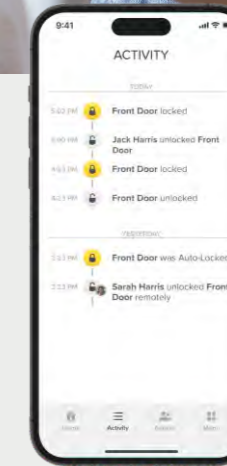

# The Yale Home Ecosystem For a seamless home security experience.

The Yale Home app enables you to connect and control all your Yale smart security devices Smart Locks, Smart Alarm, Smart Storage solutions and Video Door bell from a single app.

# The Yale Home app functionalities

**App control**

Lock and unlock your door from your app, anywhere in the world.

**DoorSense™ technology**

The lock will check the status of the door and tell you if your door is securely closed and locked.