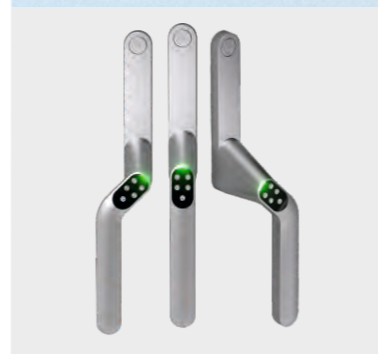

Product Key Features

- PIN code
- Upto 1 year warranty
- For Patio/Balcony Windows

₹17,899

YDL325 Series

Finish
● Black

Product Key Features

- Built-in BLE
- Biometric
- Mechanical key
- Upto 1 years warranty
- Door thickness 35mm - 60mm

₹14,999