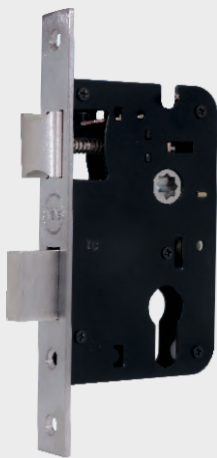

Economy Residential Mortise Locks

22-8545

Mortise Lockbody - 85 C2C - 45mm B/S, Latch & Deadbolt (ECO)

Product Code	MRP.	Master Pack
22-8545-S	₹1,180	10
22-8545-AB-S	₹1,220	10
22-8545-BM-S	₹1,320	10
22-8545-RG-S	₹1,400	10
22-8545-RGM-S	₹1,400	10
22-8545-ANTH-S	₹1,400	10