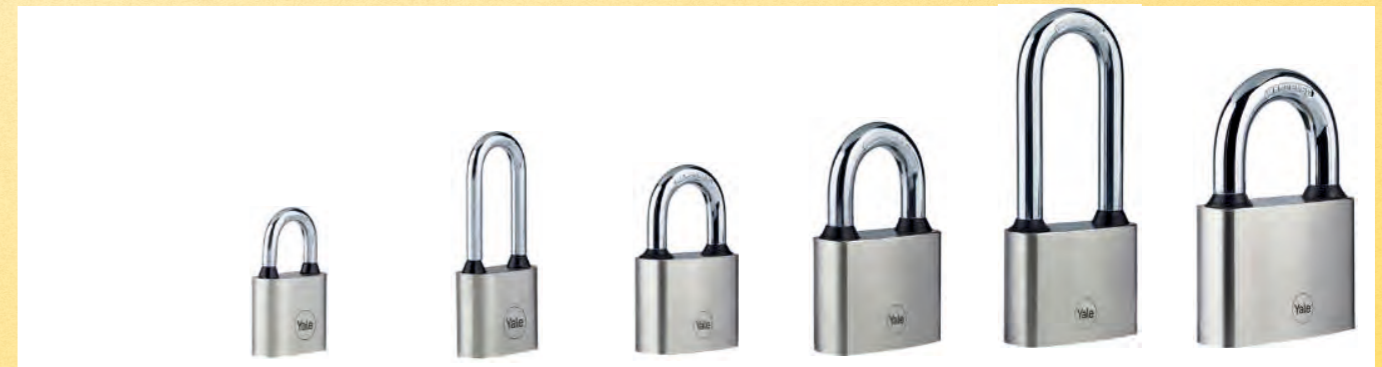

Description	Iron Disc Padlock 30mm	Iron Disc Padlock Long Shackle 30mm	Iron Disc Padlock 40mm	Iron Disc Padlock 50mm	Iron Disc Padlock Long Shackle 50mm	Iron Disc Padlock 60mm
Part no.	Y112/30/121/1	Y112/30/137/1	Y112/40/124/1	Y112/50/128/1	Y112/50/165/1	Y112/60/132/1
Body material	Iron	Iron	Iron	Iron	Iron	Iron
Shackle material	Hardened Steel	Hardened Steel	Hardened Steel	Hardened Steel	Hardened Steel	Hardened Steel
Shackle clearance (HxWmm)	21 x 15	37 x 15	24.8 x 20	28.5 x 25	65.6 x 25	32 x 30
Weight with keys (grams)	90.4g	97.8g	128.1g	203.9g	228g	204g
Dimensions (mm)	Body W: 30 Body H: 26 Body D: 15 Shackle Ø: 4.9	Body W: 30 Body H: 26 Body D: 15 Shackle Ø: 4.9	Body W: 40 Body H: 33 Body D: 21 Shackle Ø: 7	Body W: 50 Body H: 39 Body D: 23 Shackle Ø: 9	Body W: 50 Body H: 39 Body D: 23 Shackle Ø: 9	Body W: 63 Body H: 50 Body D: 21 Shackle Ø: 10
Corrosion resistance	240hours	240hours	240hours	240hours	240hours	240hours
CEN rating	1	1	2	2	2	2
Keys	3	3	3	3	3	3
MRP	₹320	₹340	₹500	₹660	₹700	₹780