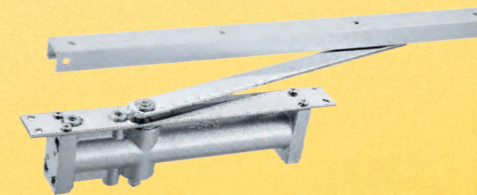

Concealed Door Closer