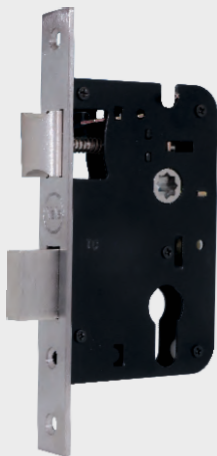

22-8560

Mortise Lockbody - 85 C2C - 60mm B/S, Latch & Deadbolt (ECO), SS

Product Code	MRP.	Master Pack
22-8560-S	₹1,700	10
22-8560-AB-S	₹1,740	10
22-8560-BM-S	₹1,840	10
22-8560-RG-S	₹1,940	10
22-8560-RGM-S	₹1,920	10
22-8560-ANTH-S	₹1,920	10