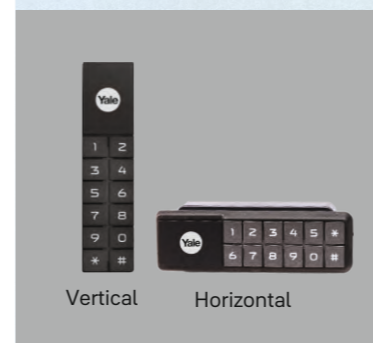

### Mesh Pin Digital Lock for Wardrobes and Cabinets

Product Key Features

PIN code

Upto 1 year warranty

Product Codes	Function	MRP.
Mesh Pin	Openable	₹3,000