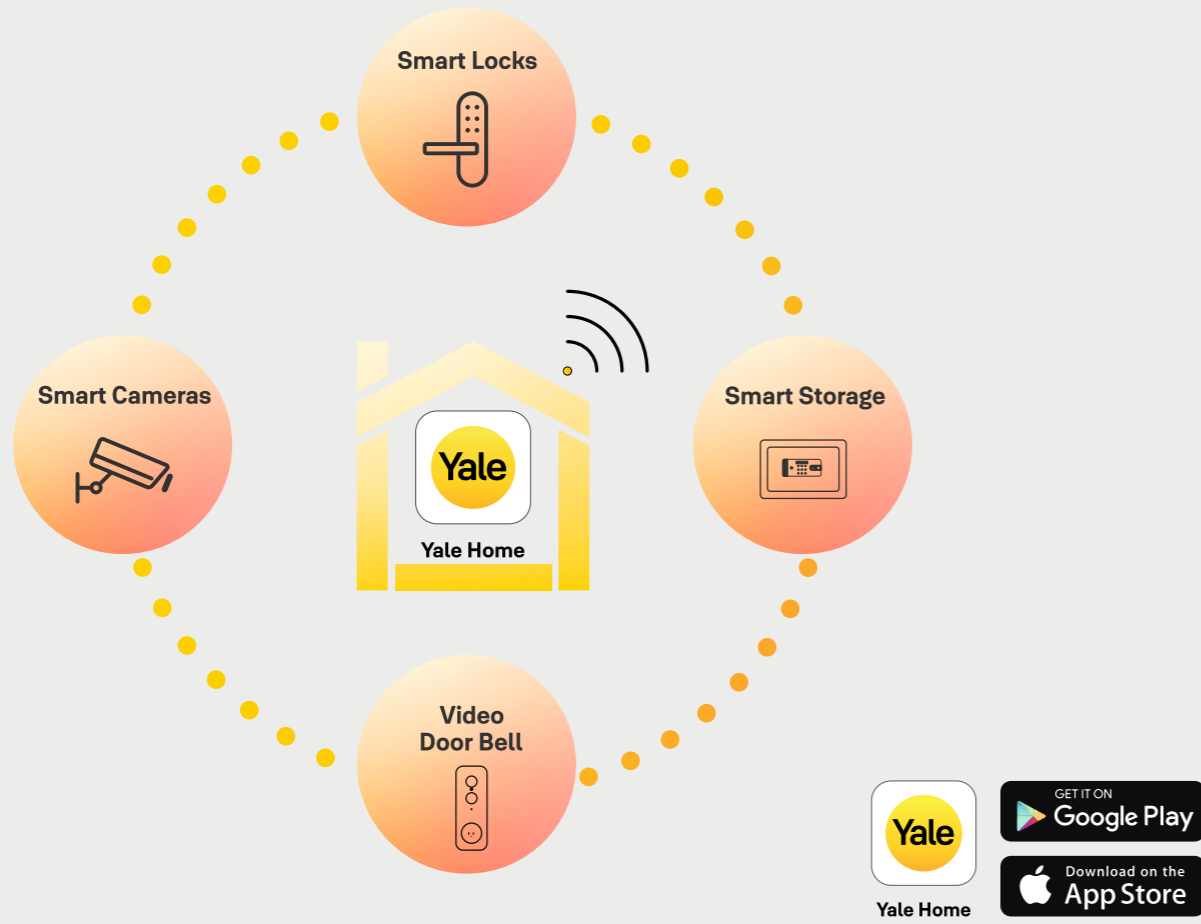

We were there for your grandparents (and probably theirs) and we'll be there for your children.

Today, and every day to come.

## Contents

- 01. Smart Door Lock
- 07. Digital Door Lock
- 09. Digital Wardrobe Locks
- 11. Smart Lock Accessories
- 12. Smart Video Doorbell
- 13. Smart Surveillance Camera
- 14. Video Door Phone
- 15. Smart Safe
- 17. Digital Safes
- 23. Door Control Devices
- 25. Lever Handle
- 31. Mortise Eternal Lever Handle
- 35. Essential Series
- 48. Euro Profile Cylinders
- 50. Mortise Locks
- 54. Rim Locks
- 57. Electric Rim Lock
- 58. Cylindrical Locksets
- 58. Lever Locksets
- 59. Furniture Hardware
- 62. Padlocks

# The Yale Home Ecosystem For a seamless home security experience.

The Yale Home app enables you to connect and control all your Yale smart security devices Smart Locks, Smart Alarm, Smart Storage solutions and Video Door bell from a single app.

# The Yale Home app functionalities

**App control**

Lock and unlock your door from your app, anywhere in the world.

**DoorSense™ technology**

The lock will check the status of the door and tell you if your door is securely closed and locked.