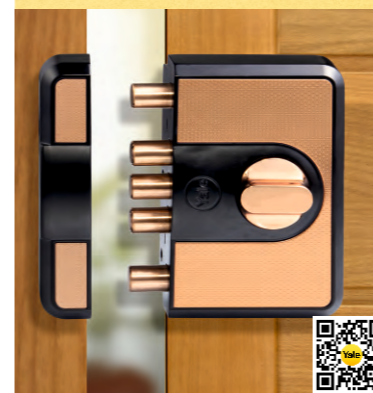

Mortise Locks

Premium Residential Mortise Locks

24-8560 BRSS04-S

Mortise Lockbody - 85 C2C - 60mm B/S, Latch & Deadbolt (Brass)

Product Code	MRP.	Master Pack
24-8560 BRSS04-S	₹2,040	10
24-8560 BRSS04 AB-S	₹2,080	10
24-8560 BRSS04 PBM	₹2,400	10
24-8560 BRSS04 PRG	₹2,560	10

Economy Residential Mortise Locks

22-8545

Mortise Lockbody - 85 C2C - 45mm B/S, Latch & Deadbolt (ECO)

Product Code	MRP.	Master Pack
22-8545-S	₹1,180	10
22-8545-AB-S	₹1,220	10
22-8545-BM-S	₹1,320	10
22-8545-RG-S	₹1,400	10
22-8545-RGM-S	₹1,400	10
22-8545-ANTH-S	₹1,400	10

22-8560

Mortise Lockbody - 85 C2C - 60mm B/S, Latch & Deadbolt (ECO), SS

Product Code	MRP.	Master Pack
22-8560-S	₹1,700	10
22-8560-AB-S	₹1,740	10
22-8560-BM-S	₹1,840	10
22-8560-RG-S	₹1,940	10
22-8560-RGM-S	₹1,920	10
22-8560-ANTH-S	₹1,920	10

Rim Locks

KRATOS Series

Tribolt, 2 Deadbolts and 1 Latch Bolt, Thumbturn
Tribolt, 3 Deadbolts, Thumbturn
Tribolt, 3 Deadbolts, Double Cylinder

Product Codes	SSM/BN	ABM/BN	BM/BN	BM/RG	RGM/RG	Keys	Master Pack
KRT-LB-TT (XX)	₹ 4,640	₹ 4,880	₹ 5,100	₹ 5,100	₹ 5,100	4 Dimple Keys	6
KRT-3B-TT (XX)	₹ 4,640	₹ 4,880	₹ 5,100	₹ 5,100	₹ 5,100	4 Dimple Keys	6
KRT-3B-DC (XX)	₹ 4,640	₹ 4,880	₹ 5,100	₹ 5,100	₹ 5,100	4 Dimple Keys	6

XX - SSM/BN - Satin Steel Matt and Black Nickel, ABM/BN - Antique Brass Matt and Black Nickel, BM/BN - Black Matt and Black Nickel, BM/RG - Black Matt and Rose Gold, RGM/RG - Rose Gold Matt and Rose Gold
TT - Thumbturn with Key, DC - Double Cylinder

Cinco CBD Series

Cinco Rim Lock with 5 Dead Bolt, Single Cylinder & Thumbturn, and Double Cylinder

Product Codes	SIL	AB	BLK+RG	RGL	Keys	Master Pack
CBD-500(XX)-TT	₹9,080	₹9,100	₹9,080	₹9,080	4 Dimple Keys	6
CBD-500(XX)-DC	₹9,540	₹9,540	-	-	4 Dimple Keys	6