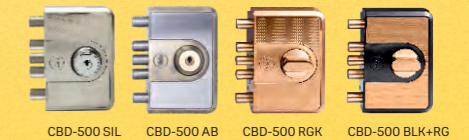

Cinco CBD Series

Cinco Rim Lock with 5 Dead Bolt, Single Cylinder & Thumbturn, and Double Cylinder

Product Codes	SIL	AB	BLK+RG	RGL	Keys	Master Pack
CBD-500(XX)-TT	₹9,080	₹9,100	₹9,080	₹9,080	4 Dimple Keys	6
CBD-500(XX)-DC	₹9,540	₹9,540	-	-	4 Dimple Keys	6

XX - SIL - Silver Colour Coated, AB - Antique Brass, RGL - Rose Gold, BLK+RG - Black Body and Receptacle with Rose Gold Knob
TT - Thumbturn with Key, DC - Double Cylinder